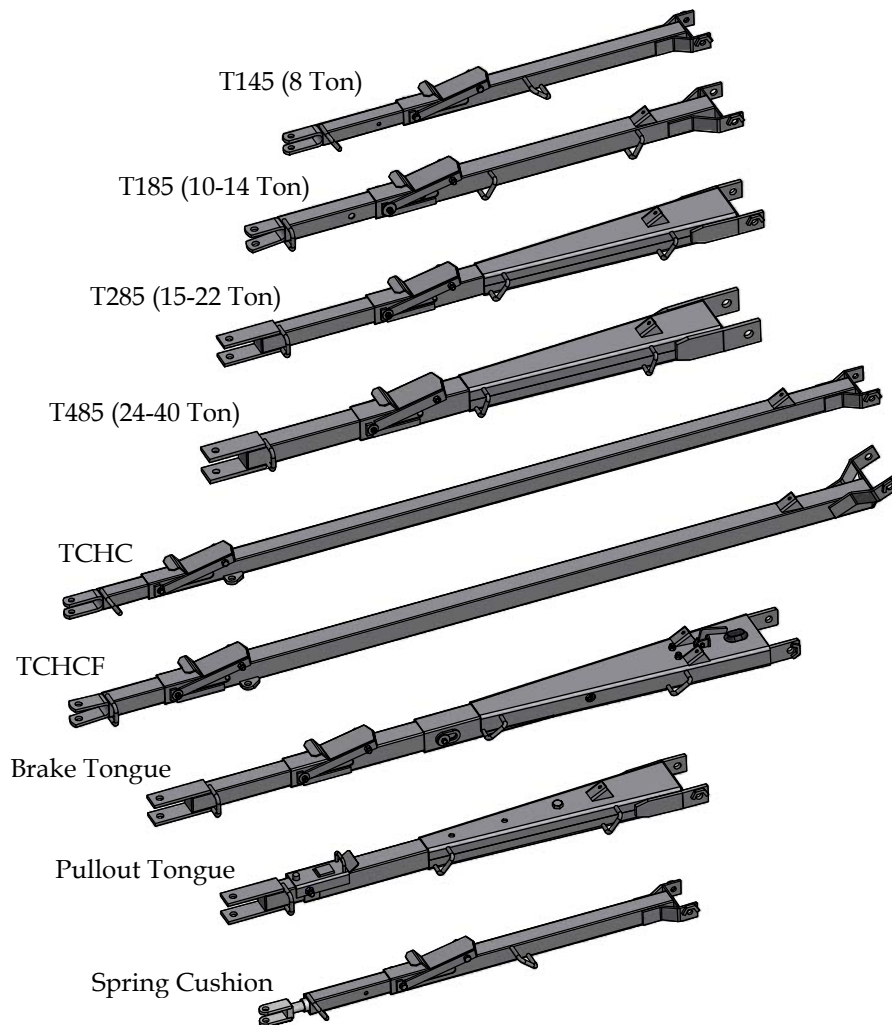

Wagon Tongues

Pos Part #	Description	Qty.
------------	-------------	------